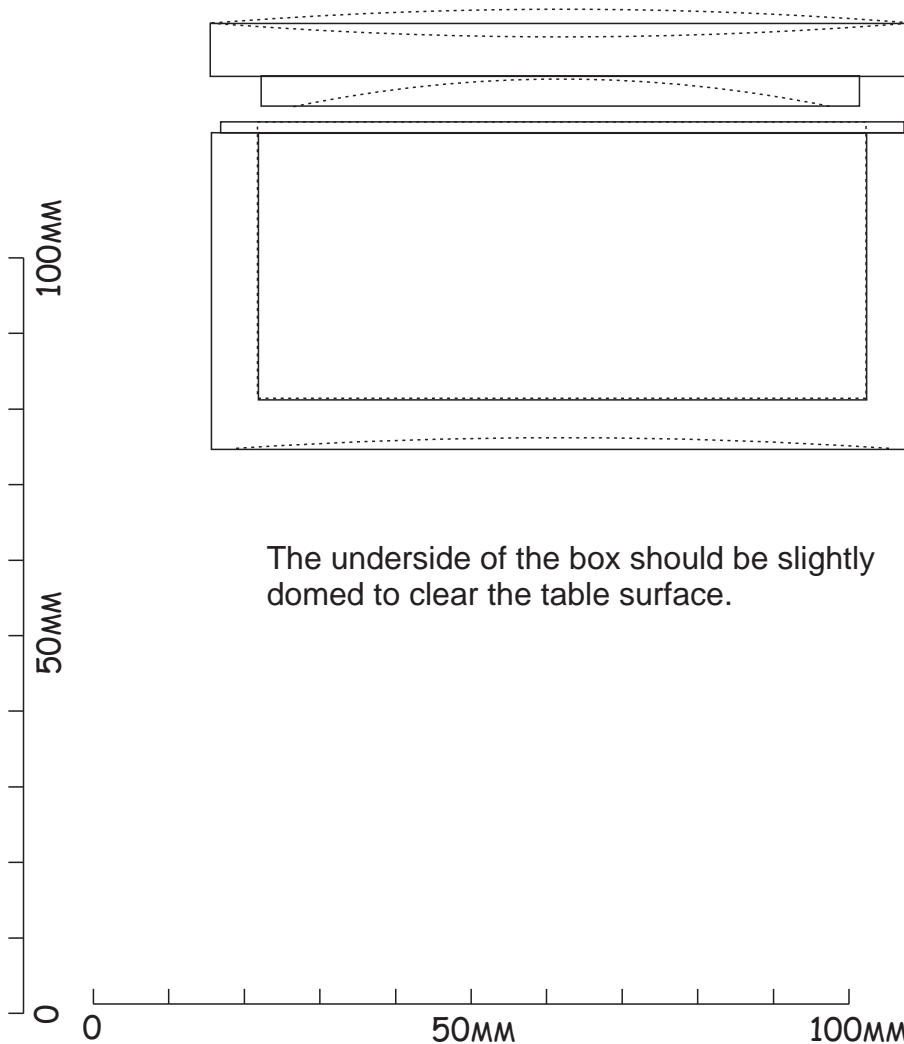

## SLIGHTLY BIGGER BOX

The dimensions drawn here start with a block 110 x 110 x 70 mm and are for the box to include a larger glass butterfly as made for the Beads of Courage Programme. The space for the butterfly is 80 mm dia and 35 mm high.

The drawings on this page are full size. Print the page so that the measures at the lower left are correct.

The Simple Box project sheet details the process used to make this box.

The top may be dished or domed or have a decoration added such as paua, dremel, pyrography or chatter work.

The lid should not be a tight fit.

The underside of the lid may be flat or slightly domed.

The underside of the box should be slightly domed to clear the table surface.