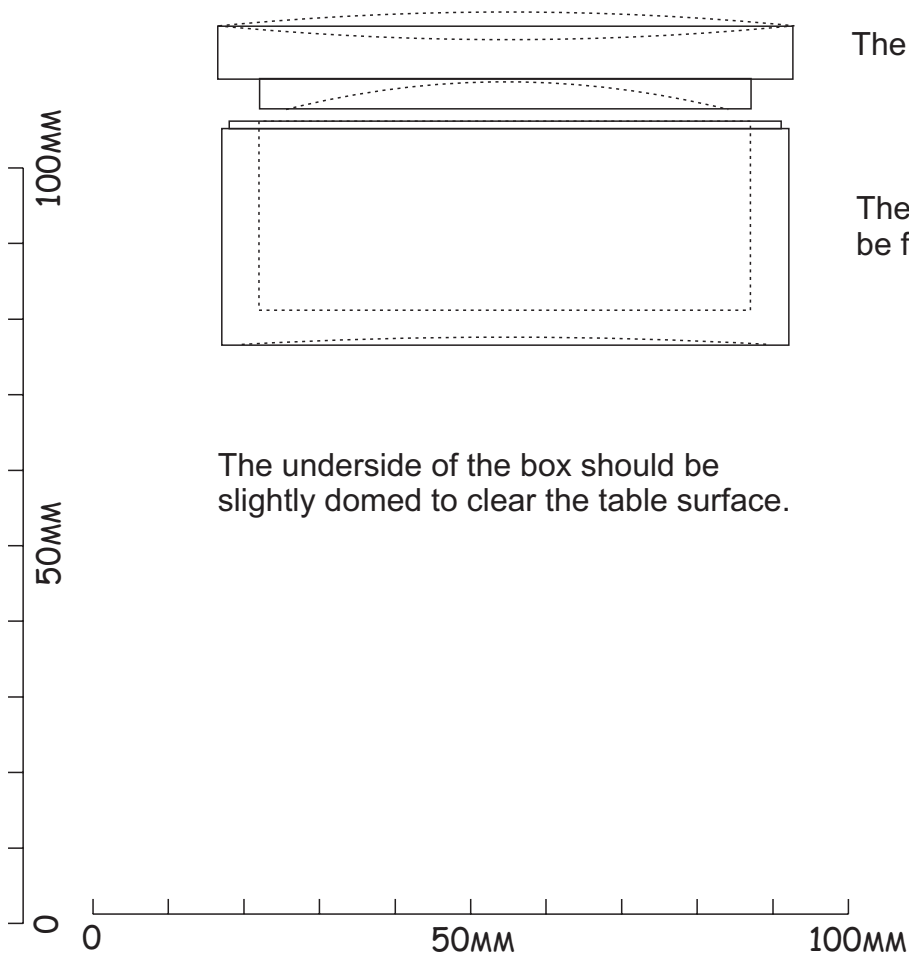

LITTLE BOX

The dimensions drawn here start with a block 90 x 90 x 55 mm and are for the box to include a glass butterfly as made for the Beads of Courage Programme. The space for the butterfly is 65mm dia and 20mm high.

The drawings on this page are full size. Print the page so that the measures at the lower left are correct.

The Simple Box project sheet details the process used to make this box.

The top may be dished or domed or have a decoration added such as paua, dremel, pyrography or chatter work.

The lid should not be a tight fit.

The underside of the lid may be flat or slightly domed.

The underside of the box should be slightly domed to clear the table surface.